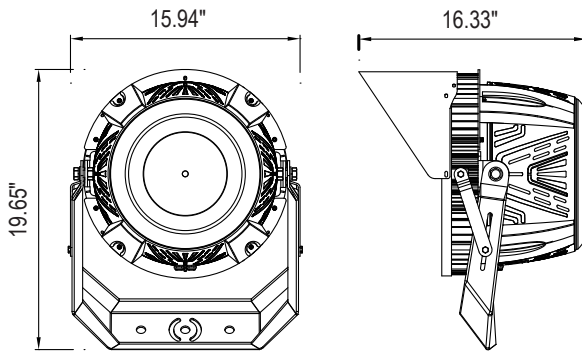

#### Environment

Operating Temperature	-22 °F ~ +122 °F
Ingress Protection Rating (IP)	IP66
Impact Protection Rating	IK10

**Fixture Dimension**

Width (Inches)	16.33"
Height (Inches)	19.65"
Diameter (Inches)	15.94"
Net Weight (lbs)	27.55

**Packaging Dimension**

Box Dimensions (Inches)	17.71" x 17.71" x 13.97"
Box Weight (lbs)	31.96
Quantity Per Box	1

**Qualifications**

Model Number	5001D0600WCVRXY
SKU Number	662187526058

**Optometric Data**
**600 W**