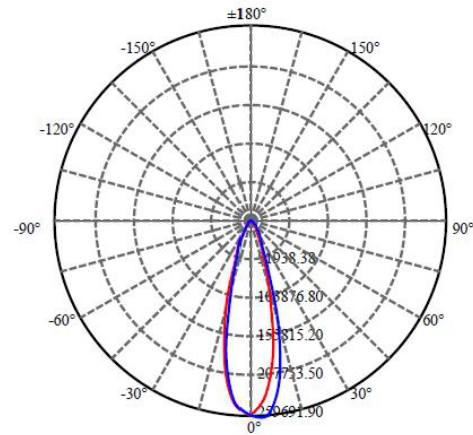

#### Lighting Performance

Lumens	90240 lm
Efficacy	150.4 lm/W
Color Temperature (CCT)	5000 K
Color Rendering (CRI)	73.1
Beam Angle	30°
Light Distribution	Type I, Very Short
PCB Thickness	0.6 mm
Typical LED Lumen	140 lm
Dimmable Lighting Control	Continuous Dimming to 10% or Below

#### Environment

Operating Temperature	-22 °F ~ +122 °F
Ingress Protection Rating (IP)	IP66
Impact Protection Rating	IK10

**Fixture Dimension**

Width (Inches)	16.33"
Height (Inches)	19.65"
Diameter (Inches)	15.94"
Net Weight (lbs)	27.55

**Packaging Dimension**

Box Dimensions (Inches)	17.71" x 17.71" x 13.97"
Box Weight (lbs)	31.96
Quantity Per Box	1

**Qualifications**

Model Number	5001D0600WCVRXY
SKU Number	662187526058

**Optometric Data**
**600 W**