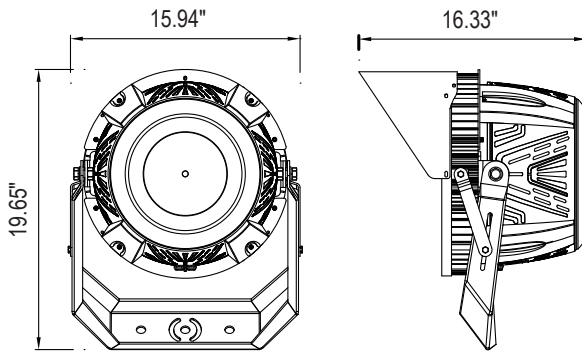

### Environment

Operating Temperature	-22 °F ~ +122 °F
Ingress Protection Rating (IP)	IP66
Impact Protection Rating	IK10

**Fixture Dimension**

Width (Inches)	16.33"
Height (Inches)	19.65"
Diameter (Inches)	15.94"
Net Weight (lbs)	27.55

**Packaging Dimension**

Box Dimensions (Inches)	17.71" x 17.71" x 13.97"
Box Weight (lbs)	31.96
Quantity Per Box	1

**Qualifications**

Model Number	5001D0600WCVRXY
SKU Number	662187526041

**Optometric Data**
**600 W**