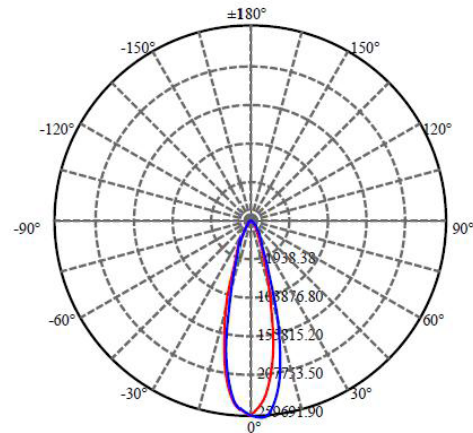

### Lighting Performance

Lumens	87240 lm
Efficacy	145.4 lm/W
Color Temperature (CCT)	5000 K
Color Rendering (CRI)	73.1
Beam Angle	30°
Light Distribution	Type I, Very Short
PCB Thickness	0.6 mm
Typical LED Lumen	140 lm
Dimmable Lighting Control	Continuous Dimming to 10% or Below

### Environment

Operating Temperature	-22 °F ~ +122 °F
Ingress Protection Rating (IP)	IP66
Impact Protection Rating	IK10

**Fixture Dimension**

Width (Inches)	16.33"
Height (Inches)	19.65"
Diameter (Inches)	15.94"
Net Weight (lbs)	27.55

**Packaging Dimension**

Box Dimensions (Inches)	17.71" x 17.71" x 13.97"
Box Weight (lbs)	31.96
Quantity Per Box	1

**Qualifications**

Model Number	5001D0600WCVRXY
SKU Number	662187526041

**Optometric Data**
**600 W**