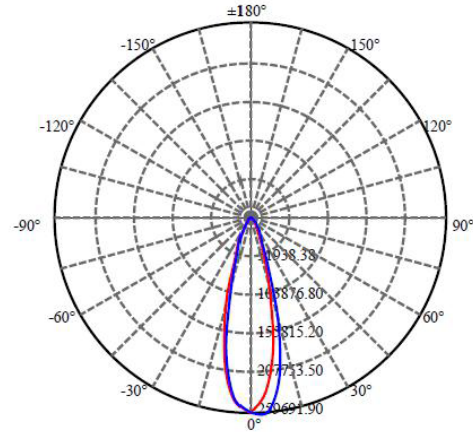

Optometric Data

600 W

Accessories

INCLUDE IN THE BOX

662187526065	Shield
662187526072	Yoke Mount Kit

SOLD SEPARATELY

662187526089	Slip Fitter Mounting Bracket
662187526096	Laser Aiming Device
662187526102	Synapse-Wireless Control System