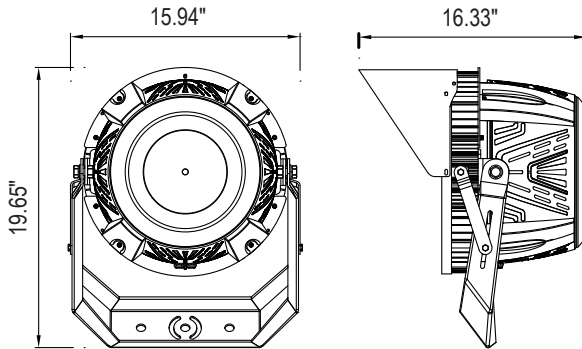

Fixture Dimension

Width (Inches)	16.33"
Height (Inches)	19.65"
Diameter (Inches)	15.94"
Net Weight (lbs)	27.55

Packaging Dimension

Box Dimensions (Inches)	17.71" x 17.71" x 13.97"
Box Weight (lbs)	31.96
Quantity Per Box	1

Qualifications

Model Number	5001D0600WCVRXY
SKU Number	662187526034