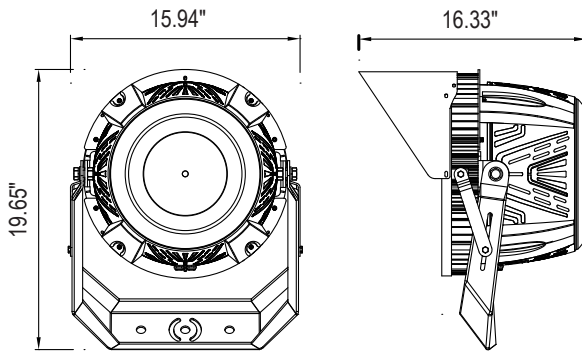

#### Environment

Operating Temperature	-22 °F ~ +122 °F
Ingress Protection Rating (IP)	IP66
Impact Protection Rating	IK10

**Fixture Dimension**

Width (Inches)	16.33"
Height (Inches)	19.65"
Diameter (Inches)	15.94"
Net Weight (lbs)	27.55

**Packaging Dimension**

Box Dimensions (Inches)	17.71" x 17.71" x 13.97"
Box Weight (lbs)	31.96
Quantity Per Box	1

**Qualifications**

Model Number	5001D0500WCVRXY
SKU Number	662187525983

**Optometric Data**
**500 W**