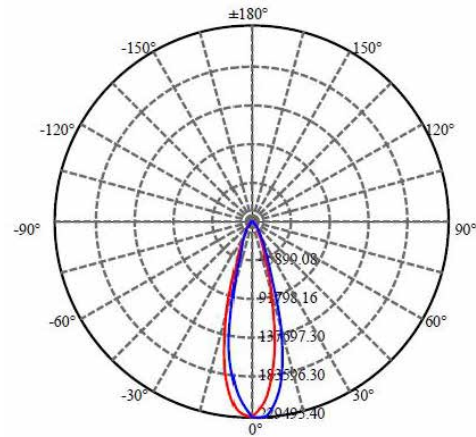

#### Lighting Performance

Lumens	77022 lm
Efficacy	155.6 lm/W
Color Temperature (CCT)	5700 K
Color Rendering (CRI)	73.1
Beam Angle	30°
Light Distribution	Type I, Very Short
PCB Thickness	0.6 mm
Typical LED Lumen	140 lm
Dimmable Lighting Control	Continuous Dimming to 10% or Below

#### Environment

Operating Temperature	-22 °F ~ +122 °F
Ingress Protection Rating (IP)	IP66
Impact Protection Rating	IK10

**Fixture Dimension**

Width (Inches)	16.33"
Height (Inches)	19.65"
Diameter (Inches)	15.94"
Net Weight (lbs)	27.55

**Packaging Dimension**

Box Dimensions (Inches)	17.71" x 17.71" x 13.97"
Box Weight (lbs)	31.96
Quantity Per Box	1

**Qualifications**

Model Number	5001D0500WCVRXY
SKU Number	662187525983

**Optometric Data**
**500 W**