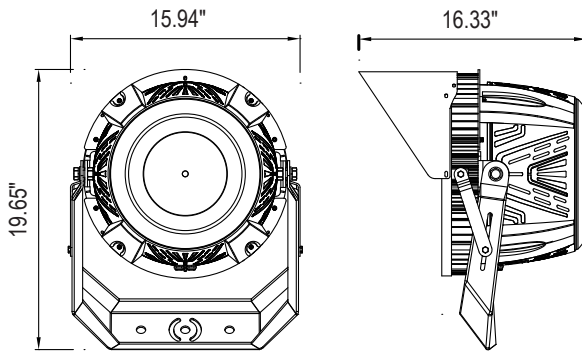

#### Environment

Operating Temperature	-22 °F ~ +122 °F
Ingress Protection Rating (IP)	IP66
Impact Protection Rating	IK10

**Fixture Dimension**

Width (Inches)	16.33"
Height (Inches)	19.65"
Diameter (Inches)	15.94"
Net Weight (lbs)	27.55

**Packaging Dimension**

Box Dimensions (Inches)	17.71" x 17.71" x 13.97"
Box Weight (lbs)	31.96
Quantity Per Box	1

**Qualifications**

Model Number	5001D0500WCVRXY
SKU Number	662187525921

**Optometric Data**
**500 W**