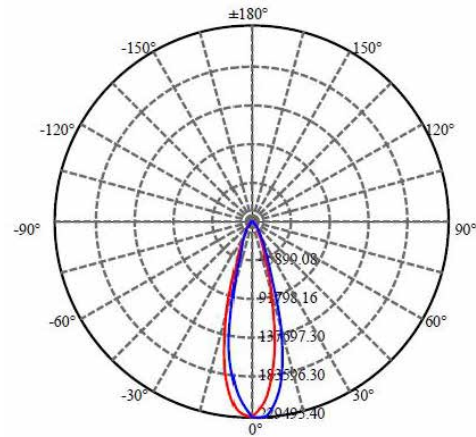

#### Lighting Performance

Lumens	76262.4 lm
Efficacy	153.6 lm/W
Color Temperature (CCT)	4000 K
Color Rendering (CRI)	73.5
Beam Angle	30°
Light Distribution	Type I, Very Short
PCB Thickness	0.6 mm
Typical LED Lumen	140 lm
Dimmable Lighting Control	Continuous Dimming to 10% or Below

#### Environment

Operating Temperature	-22 °F ~ +122 °F
Ingress Protection Rating (IP)	IP66
Impact Protection Rating	IK10

**Fixture Dimension**

Width (Inches)	16.33"
Height (Inches)	19.65"
Diameter (Inches)	15.94"
Net Weight (lbs)	27.55

**Packaging Dimension**

Box Dimensions (Inches)	17.71" x 17.71" x 13.97"
Box Weight (lbs)	31.96
Quantity Per Box	1

**Qualifications**

Model Number	5001D0500WCVRXY
SKU Number	662187525921

**Optometric Data**
**500 W**