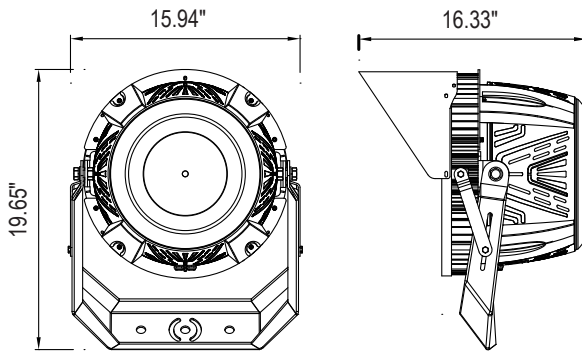

### Environment

Operating Temperature	-22 °F ~ +122 °F
Ingress Protection Rating (IP)	IP66
Impact Protection Rating	IK10

**Fixture Dimension**

Width (Inches)	16.33"
Height (Inches)	19.65"
Diameter (Inches)	15.94"
Net Weight (lbs)	27.55

**Packaging Dimension**

Box Dimensions (Inches)	17.71" x 17.71" x 13.97"
Box Weight (lbs)	31.96
Quantity Per Box	1

**Qualifications**

Model Number	5001D0500WCVRXY
SKU Number	662187525914

**Optometric Data**
**500 W**