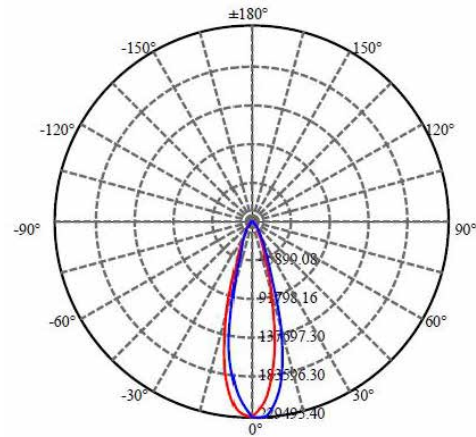

### Lighting Performance

Lumens	75529.44 lm
Efficacy	152.4 lm/W
Color Temperature (CCT)	4000 K
Color Rendering (CRI)	73.5
Beam Angle	30°
Light Distribution	Type I, Very Short
PCB Thickness	0.6 mm
Typical LED Lumen	140 lm
Dimmable Lighting Control	Continuous Dimming to 10% or Below

### Environment

Operating Temperature	-22 °F ~ +122 °F
Ingress Protection Rating (IP)	IP66
Impact Protection Rating	IK10

**Fixture Dimension**

Width (Inches)	16.33"
Height (Inches)	19.65"
Diameter (Inches)	15.94"
Net Weight (lbs)	27.55

**Packaging Dimension**

Box Dimensions (Inches)	17.71" x 17.71" x 13.97"
Box Weight (lbs)	31.96
Quantity Per Box	1

**Qualifications**

Model Number	5001D0500WCVRXY
SKU Number	662187525914

**Optometric Data**
**500 W**