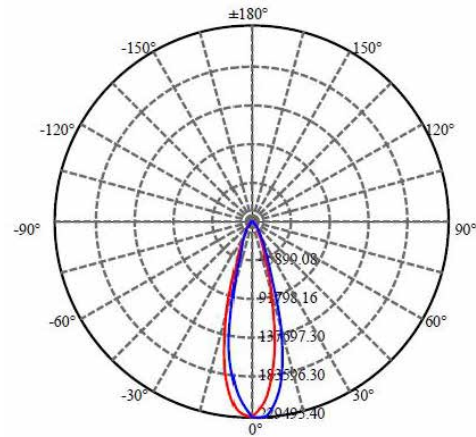

#### Lighting Performance

Lumens	74928 lm
Efficacy	150.7 lm/W
Color Temperature (CCT)	3000 K
Color Rendering (CRI)	73.5
Beam Angle	30°
Light Distribution	Type I, Very Short
PCB Thickness	0.6 mm
Typical LED Lumen	140 lm
Dimmable Lighting Control	Continuous Dimming to 10% or Below

#### Environment

Operating Temperature	-22 °F ~ +122 °F
Ingress Protection Rating (IP)	IP66
Impact Protection Rating	IK10

**Fixture Dimension**

Width (Inches)	16.33"
Height (Inches)	19.65"
Diameter (Inches)	15.94"
Net Weight (lbs)	27.55

**Packaging Dimension**

Box Dimensions (Inches)	17.71" x 17.71" x 13.97"
Box Weight (lbs)	31.96
Quantity Per Box	1

**Qualifications**

Model Number	5001D0500WCVRXY
SKU Number	662187525884

**Optometric Data**
**500 W**