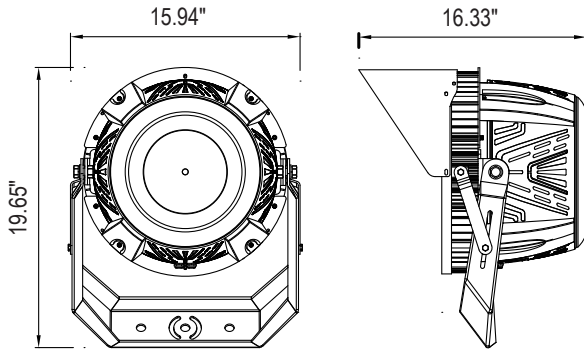

#### Environment

Operating Temperature	-22 °F ~ +122 °F
Ingress Protection Rating (IP)	IP66
Impact Protection Rating	IK10

**Fixture Dimension**

Width (Inches)	16.33"
Height (Inches)	19.65"
Diameter (Inches)	15.94"
Net Weight (lbs)	27.55

**Packaging Dimension**

Box Dimensions (Inches)	17.71" x 17.71" x 13.97"
Box Weight (lbs)	31.96
Quantity Per Box	1

**Qualifications**

Model Number	5001D0500WCVRXY
SKU Number	662187525884

**Optometric Data**
**500 W**