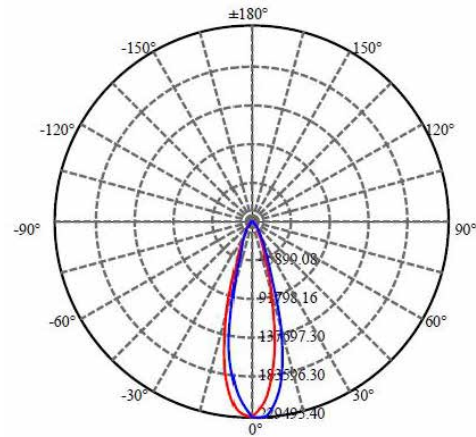

#### Lighting Performance

Lumens	75,033.84 lm
Efficacy	151.4 lm/W
Color Temperature (CCT)	3500 K
Color Rendering (CRI)	73.5
Beam Angle	30°
Light Distribution	Type I, Very Short
PCB Thickness	0.6 mm
Typical LED Lumen	140 lm
Dimmable Lighting Control	Continuous Dimming to 10% or Below

#### Environment

Operating Temperature	-22 °F ~ +122 °F
Ingress Protection Rating (IP)	IP66
Impact Protection Rating	IK10

**Fixture Dimension**

Width (Inches)	16.33"
Height (Inches)	19.65"
Diameter (Inches)	15.94"
Net Weight (lbs)	27.55

**Packaging Dimension**

Box Dimensions (Inches)	17.71" x 17.71" x 13.97"
Box Weight (lbs)	31.96
Quantity Per Box	1

**Qualifications**

Model Number	5001D0500WCVRXY
SKU Number	662187525891

**Optometric Data**
**500 W**