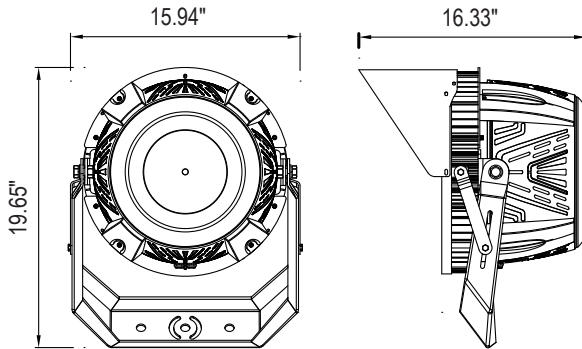

#### Environment

Operating Temperature	-22 °F ~ +122 °F
Ingress Protection Rating (IP)	IP66
Impact Protection Rating	IK10

**Fixture Dimension**

Width (Inches)	16.33"
Height (Inches)	19.65"
Diameter (Inches)	15.94"
Net Weight (lbs)	27.55

**Packaging Dimension**

Box Dimensions (Inches)	17.71" x 17.71" x 13.97"
Box Weight (lbs)	31.96
Quantity Per Box	1

**Qualifications**

Model Number	5001D0500WCVRXY
SKU Number	662187525891

**Optometric Data**
**500 W**