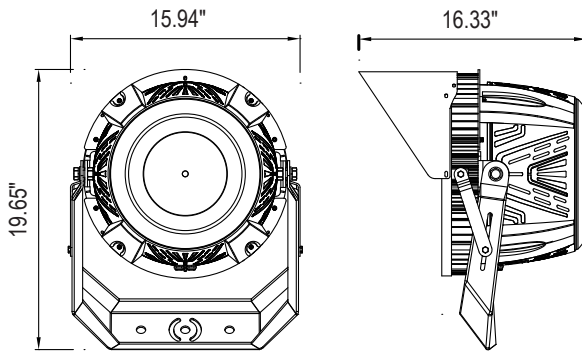

#### Environment

Operating Temperature	-22 °F ~ +122 °F
Ingress Protection Rating (IP)	IP66
Impact Protection Rating	IK10

**Fixture Dimension**

Width (Inches)	16.33"
Height (Inches)	19.65"
Diameter (Inches)	15.94"
Net Weight (lbs)	27.55

**Packaging Dimension**

Box Dimensions (Inches)	17.71" x 17.71" x 13.97"
Box Weight (lbs)	31.96
Quantity Per Box	1

**Qualifications**

Model Number	5001D0400WCVRXY
SKU Number	662187525815

**Optometric Data**
**400 W**