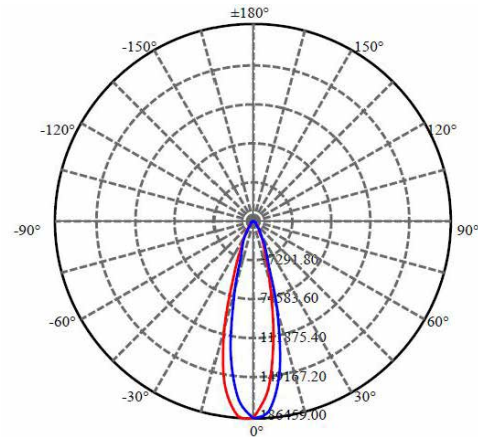

Optometric Data

400 W

Accessories

INCLUDE IN THE BOX

662187526065	Shield
662187526072	Yoke Mount Kit

SOLD SEPARATELY

662187526089	Slip Fitter Mounting Bracket
662187526096	Laser Aiming Device
662187526102	Synapse-Wireless Control System