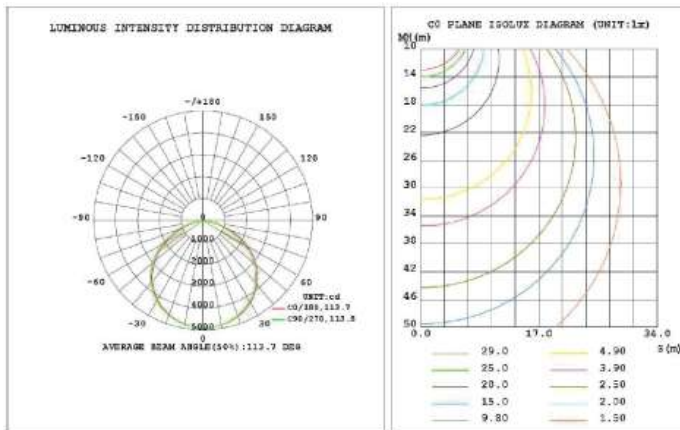

Optometric Data

100 W

Mounting Brackets

662187525228	Eye Bolt	1
662187525235	Hook	1