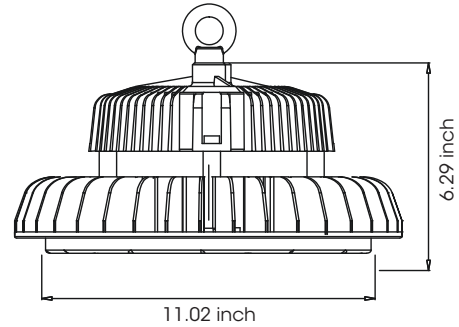

Fixture Dimension (inch)

Diameter	11.02
Height	6.29
Net Weight (lbs)	8.2
Gross Weight (lbs)	10.15

Packaging Dimension

Box Dimensions (inch)	12.99 x 12.99 x 7.87
Box Weight (lbs)	1.21
Quantity Per Box	1

Optometric Data