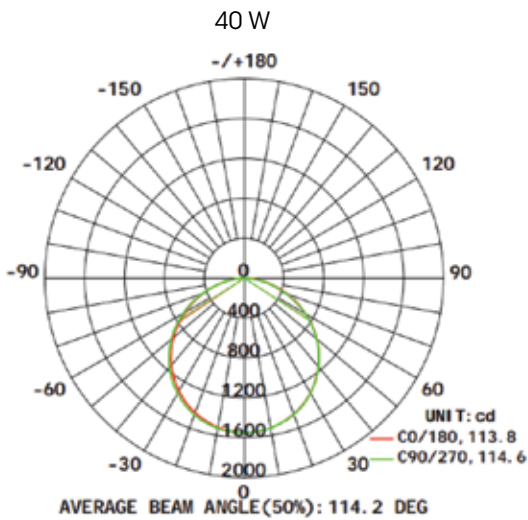

Fixture Dimension (mm)

Length	1219
Width	305
Height	45
Net Weight (kg)	2.75
Gross Weight (kg)	12

Packaging Dimension (mm)

Box Dimensions (mm)	1255 x 200 x 380
Box Weight (kg)	12
Quantity Per Box	4

Optometric Data