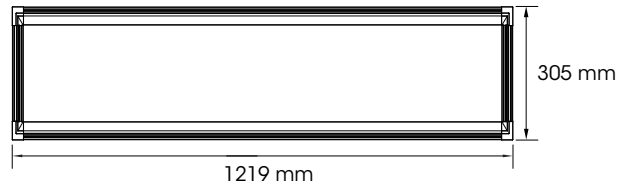

Qualifications

Model Number	703D0040WCCLXXY
SKU Number	662187524511

DesignLights Consortium® (DLC) Premium qualified product. Not all versions of this product may be DLC qualified. Please check the DLC Qualified Products List at www.designlights.org/QPL to confirm which versions are qualified.

Front view