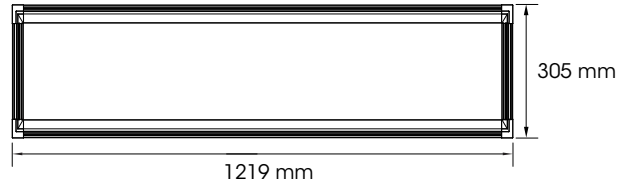

Qualifications

Model Number	703D0030WCCLXXY
SKU Number	662187524498

DesignLights Consortium® (DLC) Premium qualified product. Not all versions of this product may be DLC qualified. Please check the DLC Qualified Products List at www.designlights.org/QPL to confirm which versions are qualified.

Front view