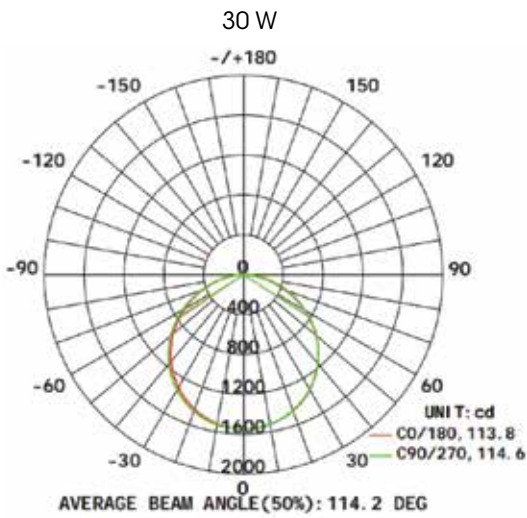

Fixture Dimension (mm)

Length	1219
Width	305
Height	45
Net Weight (kg)	2.75
Gross Weight (kg)	12

Packaging Dimension (mm)

Box Dimensions (mm)	1255 x 200 x 380
Box Weight (kg)	12
Quantity Per Box	4

Optometric Data