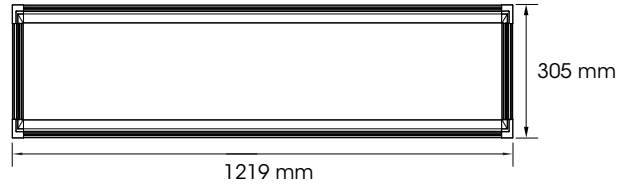

Qualifications

Model Number	703D0030WCCLXXY
SKU Number	662187524481

DesignLights Consortium® (DLC) Premium qualified product. Not all versions of this product may be DLC qualified. Please check the DLC Qualified Products List at www.designlights.org/QPL to confirm which versions are qualified.

Front view