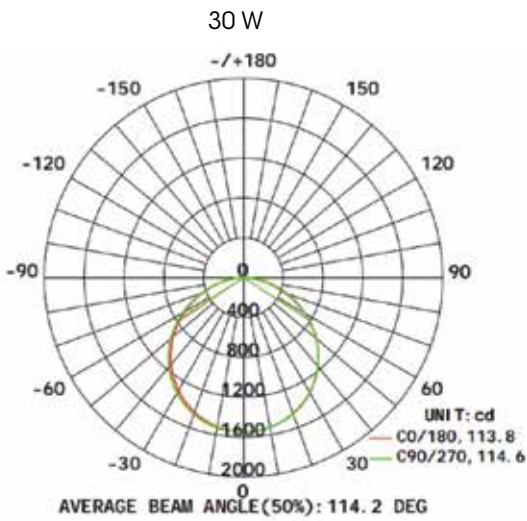

Fixture Dimension (mm)

Length	1219
Width	305
Height	45
Net Weight (kg)	2.75
Gross Weight (kg)	12

Packaging Dimension (mm)

Box Dimensions (mm)	1255 x 200 x 380
Box Weight	12
Quantity Per Box	4

Optometric Data