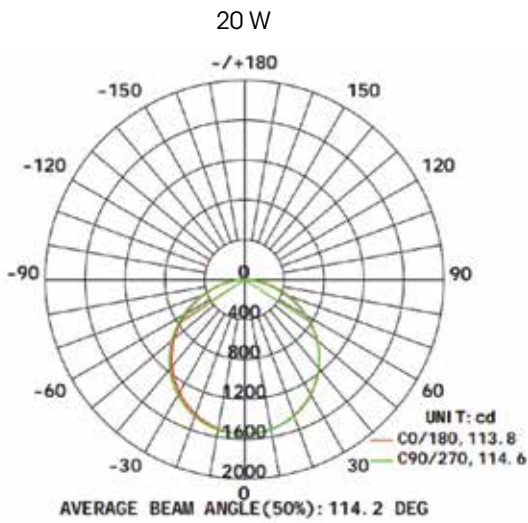

Fixture Dimension (mm)

Length	1219
Width	305
Height	45
Net Weight (kg)	2.75
Gross Weight (kg)	12

Packaging Dimension (mm)

Box Dimensions (mm)	1255 x 200 x 380
Box Weight (kg)	12
Quantity Per Box	4

Optometric Data