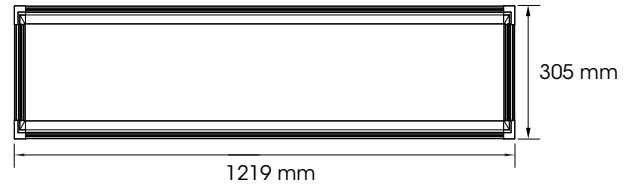

Qualifications

Model Number	703D0020WCCLXXY
SKU Number	662187524474

DesignLights Consortium® (DLC) Premium qualified product. Not all versions of this product may be DLC qualified. Please check the DLC Qualified Products List at www.designlights.org/QPL to confirm which versions are qualified.

Front view