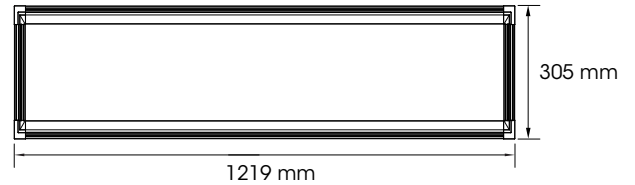

Qualifications

Model Number	703D0020WCCLXXY
SKU Number	662187524467

DesignLights Consortium® (DLC) Premium qualified product. Not all versions of this product may be DLC qualified. Please check the DLC Qualified Products List at www.designlights.org/QPL to confirm which versions are qualified.

Front view