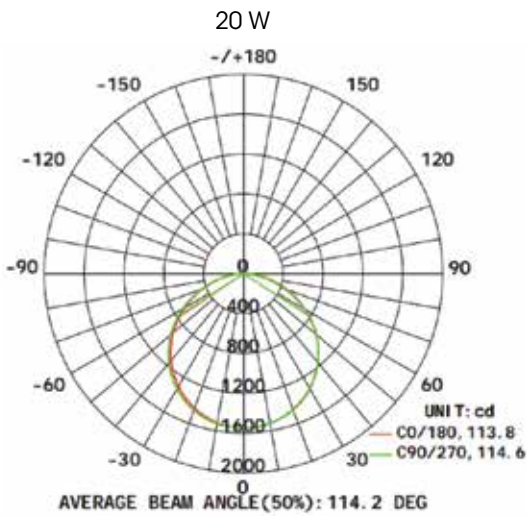

Fixture Dimension (mm)

Length	1219
Width	305
Height	45
Net Weight (kg)	2.75
Gross Weight (kg)	12

Packaging Dimension (mm)

Box Dimensions (mm)	1255 x 200 x 380
Box Weight (kg)	12
Quantity Per Box	4

Optometric Data